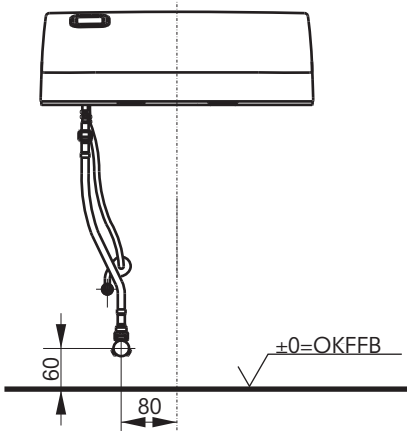

### PRODUCT DETAILS

<b>Product code</b>	TCF403EGV1
<b>EAN code</b>	40 50663 09328 0
<b>Size</b>	w:390xd:575xh:134 (mm)
<b>Colour</b>	White
<b>Technologies</b>	Warm water nozzle, heated seat, Deodoriser, Dryer, ewater+, Auto functions

### TECHNICAL DRAWINGS

SCREW  $\varnothing 4 \times 30$  (2pcs)