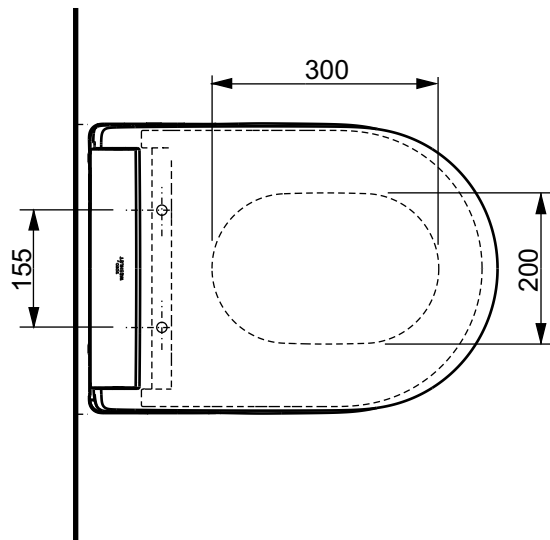

±0=OKFFB

TO BE COMBINED WITH:

- GP WC, wall-hung, just to be used for the mentioned WASHLET™ CW553EY

Designation		TOTO	
WASHLET™ RG, incl. remote controller TCF34270GEU			
Altered		Scale	This drawing including the respective data may neither be duplicated nor modified nor altered without the consent of TOTO Europe GmbH. The usage of the data/technical drawings takes place at user's own risk and under exclusion of any liability of TOTO Europe GmbH and/or of the companies of the TOTO-Group. The indicated dimensions are not binding; products are subject to change.
		1:10	
		Signed	
		Date	10/03/2021