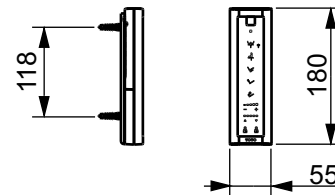

±0=OKFFB

TO BE COMBINED WITH:

- GP WC, wall-hung, just to be used for the mentioned WASHLET™ CW553EY

Designation		TOTO	
WASHLET™ RG, incl. remote controller TCF34270GEU			
Altered		Scale	This drawing including the respective data may neither be duplicated nor modified nor altered without the consent of TOTO Europe GmbH. The usage of the data/technical drawings takes place at user's own risk and under exclusion of any liability of TOTO Europe GmbH and/or of the companies of the TOTO-Group. The indicated dimensions are not binding; products are subject to change.
		1:10	
		Signed	
		Date	10/03/2021