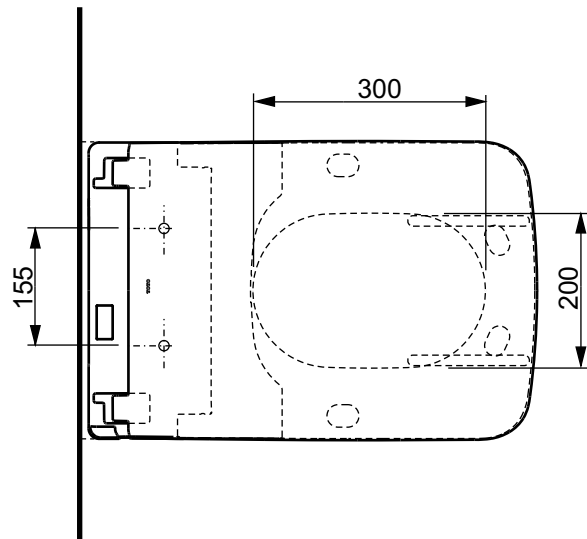

±0=OKFFB

TO BE COMBINED WITH:

- 1. SP WC, wall-hung, just to be used for the mentioned WASHLET™ CW522ERY
- 2. Flush Plate for TOTO Sanitary Modul MB175M#SS
- 3. Sanitary Modul for WASHLET™ with automatic flush WH182EAT

Designation		TOTO		
WASHLET™ SX EWATER+, auto flush, incl. remote controller TCF897CG				
Altered		Scale	1:10	
		Signed		T.G.
		Date		15/02/2022
			This drawing including the respective data may neither be duplicated nor modified nor altered without the consent of TOTO Europe GmbH. The usage of the data/technical drawings takes place at user's own risk and under exclusion of any liability of TOTO Europe GmbH and/or of the companies of the TOTO-Group. The indicated dimensions are not binding; products are subject to change.	