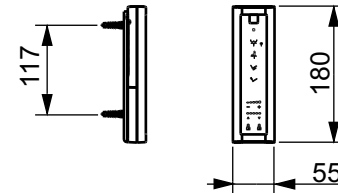

±0=OKFFB

TO BE COMBINED WITH:

- 1. SP WC, wall-hung, just to be used for the mentioned WASHLET™ CW522ERY
- 2. Flush Plate for TOTO Sanitary Modul MB175M#SS
- 3. Sanitary Modul for WASHLET™ with automatic flush WH182EAT

Designation		TOTO		
WASHLET™ SX EWATER+, auto flush, incl. remote controller TCF897CG				
Altered		Scale	1:10	
		Signed		T.G.
		Date		15/02/2022
			This drawing including the respective data may neither be duplicated nor modified nor altered without the consent of TOTO Europe GmbH. The usage of the data/technical drawings takes place at user's own risk and under exclusion of any liability of TOTO Europe GmbH and/or of the companies of the TOTO-Group. The indicated dimensions are not binding; products are subject to change.	